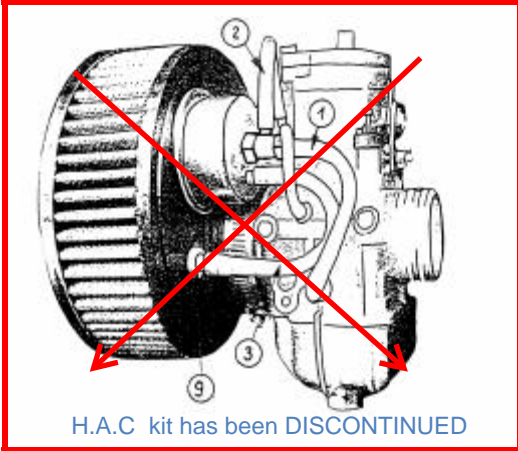

# Rotax® 2 Stroke Engine Options & Accessories

825 721

825 551

825 723

825 711

825 511  
Air Filter For Dual Air  
Intake Silencer

H.A.C kit has been DISCONTINUED  
~~High-Altitude-Compensation-Kit~~